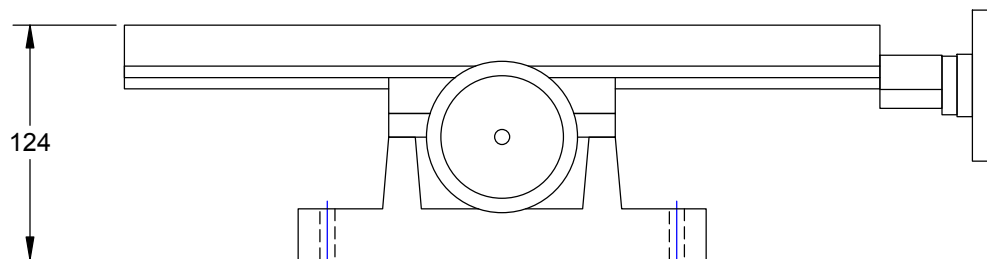

X-Axis Travel: 330 mm
 Y-Axis Travel: 130 mm

LittleMachineShop.com		
<small>© 2010 LittleMachineShop.com. All rights reserved.</small>		
X-Y Table Assembly		
Revision 0	3860	Sheet 1 of 1