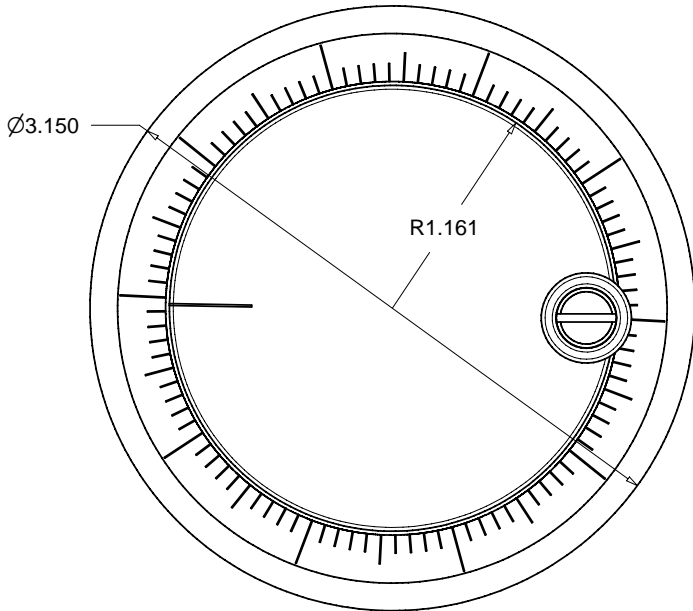

The Jog Dial

Preliminary Data Sheet

Manufactured by:
 Z-Bot LLC
 10800 Hastings Lane
 Austin, Tx. 78750

email: byellin@sbcglobal.net
 office : 512.633.8768
 fax: 512.401.6109

Rear Mounting screw template
 drawn to scale

Spec Summary

Material :	Black Delrin
Cycles per Revolution :	100
Counts per Revolution:	400
Counts per Unit:	4
Detents per Revolution:	100
Detent Mechanism:	Mechanical

Wire Leads:	Orange	+5v
	Blue	A quadrature
	Orange/White	0V
	Blue/White	B Quadrature