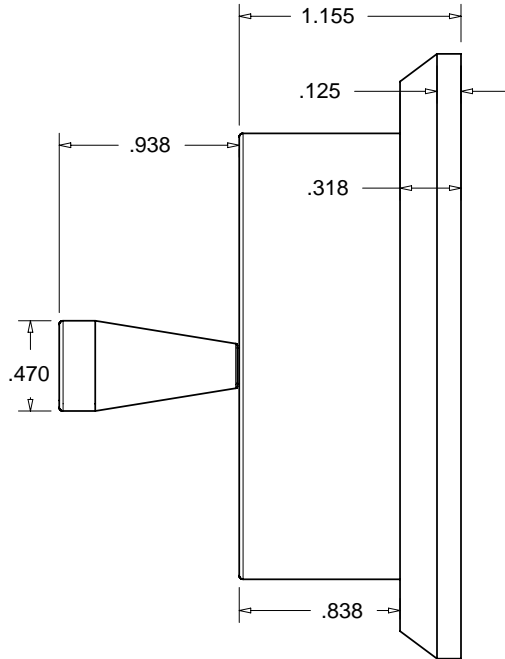

The Jog Dial

Preliminary Data Sheet

Manufactured by:
 Z-Bot LLC
 10800 Hastings Lane
 Austin, Tx. 78750

email: byellin@sbcglobal.net
 office : 512.633.8768
 fax: 512.401.6109

Rear Mounting screw template
 drawn to scale

Spec Summary

Material :	Black Delrin
Cycles per Revolution :	100
Counts per Revolution:	400
Counts per Unit:	4
Detents per Revolution:	100
Detent Mechanism:	Mechanical

Wire Leads:	Orange	+5v
	Blue	A quadrature
	Orange/White	0V
	Blue/White	B Quadrature