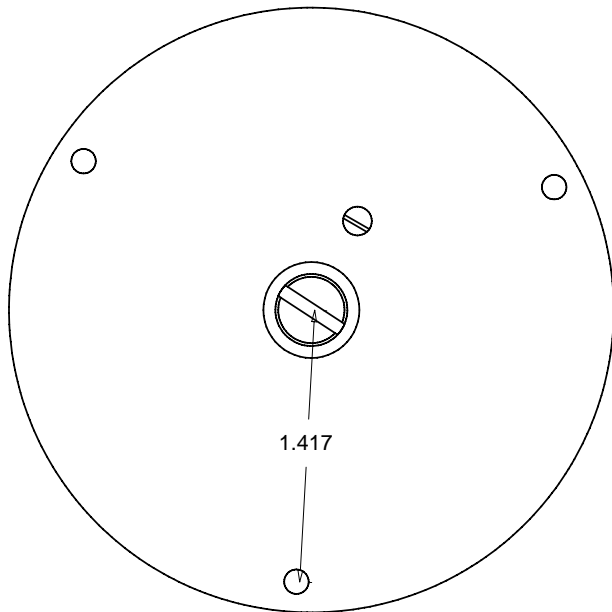

The Jog Dial

Preliminary Data Sheet

Manufactured by:
 Z-Bot LLC
 10800 Hastings Lane
 Austin, Tx. 78750

email: byellin@sbcglobal.net
 office : 512.633.8768
 fax: 512.401.6109

Rear Mounting screw template
 drawn to scale

Spec Summary

Material :	Black Delrin
Cycles per Revolution :	100
Counts per Revolution:	400
Counts per Unit:	4
Detents per Revolution:	100
Detent Mechanism:	Mechanical

Wire Leads:	Orange	+5v
	Blue	A quadrature
	Orange/White	0V
	Blue/White	B Quadrature